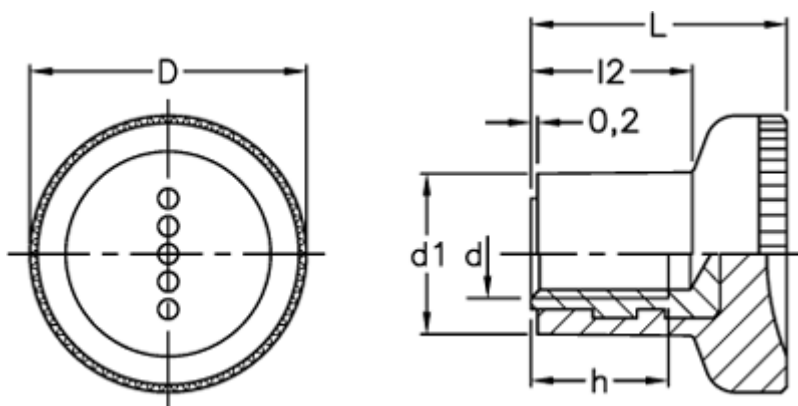

Data Sheet

Article number: 23052423112
Description: E+G Knurled knob
EKK.31-B M8-C2

Measures

D	= 31
d1	= 18.5
d 6H	= M8
h	= 15
L	= 27.0
l2	= 17.0